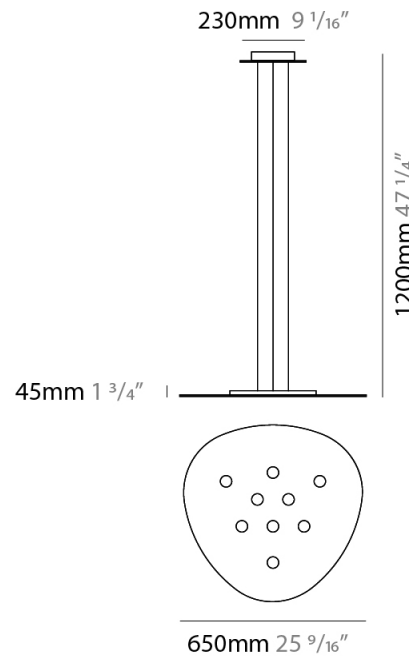

SCUDO SUSPENSION

D41030-

base number   Finish
Options

PROJECT	_____
TYPE	_____
SPECIFIER	_____
QUANTITY	_____
DATE	_____

1. To build a product code in our configurator select the specify button on the base model # product page
2. To build a manual product code on this datasheet choose from the options listed below in blue font and add the suffix to the base model #

GENERAL

Series: Scudo _____
Brand: Icone _____
Division: Design _____
Mounting Type: Suspension _____
Mounting Location: Ceiling _____
Subcategory: Pendant _____

PHYSICAL

Shape: Oblong _____
Diameter (mm): 650 _____
Diameter (in): 25 ⁹/₁₆ _____
Max. Overall Height (mm): 1200 _____
Max. Overall Height (in): 47 ¹/₄ _____
Light Distribution: Direct / Indirect _____
Fixture Finish: WHI / BLK / GRY / GLF / SLF _____
Fixture Material: Aluminum _____

ELECTRICAL

Lamp Type: LED _____
Total Output Wattage (W): 57 _____
Dimming: Electronic Low Voltage Dimming _____
Input Voltage (V): 120Vac Direct Line _____

LED

Number of LEDs: Dir 9 + Ind 1 _____
Color Temperature (°K): 3000 _____
Nominal Lumen (lm): 4500 _____
CRI: >90 CRI _____
Lamp Life (hrs): 50000 _____

OPTICAL

RATINGS AND CERTIFICATIONS

Certified By: Certified for North American Standards _____
IP rating: IP20 _____